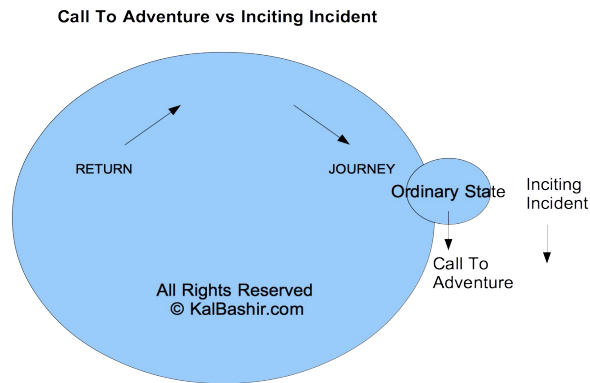

What's the difference between an Inciting Incident and the Call to Adventure?

The Call to Adventure refers specifically to the encouragement out of the Ordinary State, World. It is the encouragement out of the initial benchmark state.

The Inciting Incident refers to a driver which may occur before, after, or overlap with the Call to Adventure.

Learn more at [KalBashir.com](http://www.kalbashir.com)